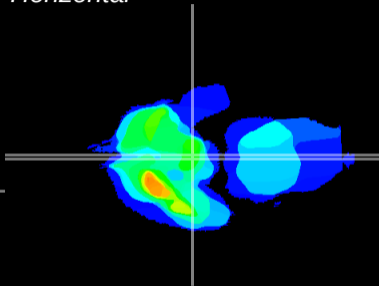

Coronal

Sagittal-R

Sagittal-L

ViBrism: CX05125
Horizontal

ME