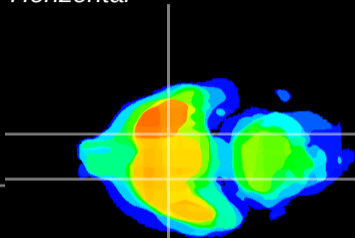

Coronal

Sagittal-R

Sagittal-L

ViBrism: CX05125
Horizontal

S0