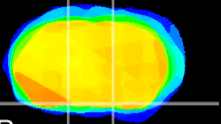

Coronal

Sagittal-R

Sagittal-L

ViBrism: CX05125
Horizontal

S0