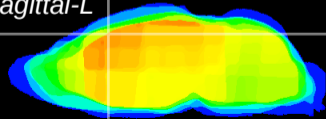

Coronal

Sagittal-R

Sagittal-L

ViBrism: CX05127
Horizontal

Cx motor