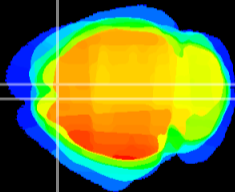

Coronal

Sagittal-R

Sagittal-L

ViBrism: CX05127
Horizontal

Cx motor