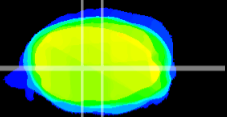

Coronal

Sagittal-R

Sagittal-L

ViBrism: CX05127
Horizontal

MVe