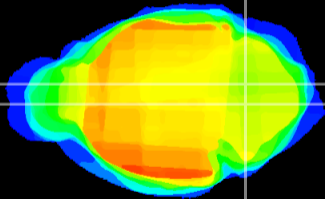

Coronal

Sagittal-R

Sagittal-L

ViBrism: CX05127
Horizontal

MVe