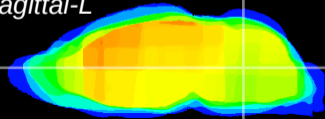

Coronal

Sagittal-R

Sagittal-L

ViBrism: CX05127
Horizontal

MVe