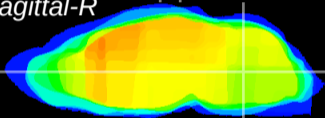

Coronal

Sagittal-R

Sagittal-L

ViBrism: CX05127
Horizontal

MVe