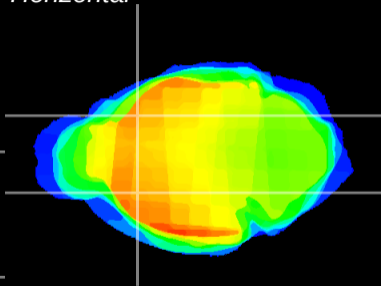

Coronal

Sagittal-R

Sagittal-L

ViBrism: CX05134  
Horizontal

CPU lateral