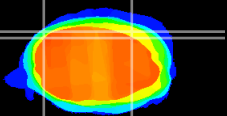

Coronal

Sagittal-R

Sagittal-L

ViBrism: CX05138
Horizontal

Cb lobe