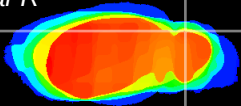

Coronal

Sagittal-R

Sagittal-L

ViBrism: CX05138
Horizontal

Cb lobe