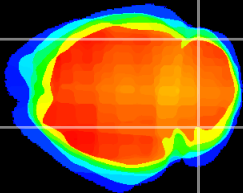

Coronal

Sagittal-R

Sagittal-L

ViBrism: CX05138
Horizontal

Cb lobe