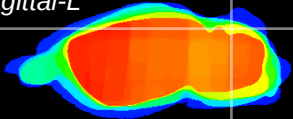

Coronal

Sagittal-R

Sagittal-L

ViBrism: CX05138
Horizontal

Cb lobe