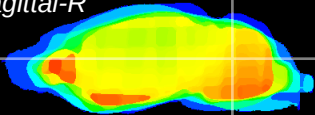

Coronal

Sagittal-R

Sagittal-L

ViBrism: CX05140
Horizontal

Cb nucleus