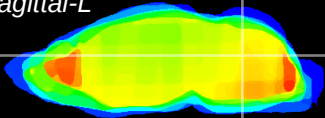

Coronal

Sagittal-R

Sagittal-L

ViBrism: CX05140
Horizontal

Cb nucleus