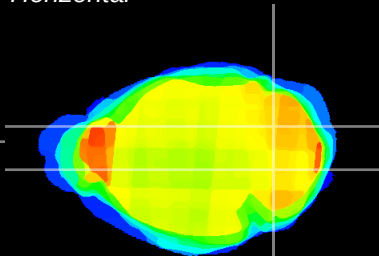

Coronal

Sagittal-R

Sagittal-L

ViBrism: CX05140
Horizontal

Cb nucleus