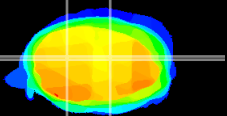

Coronal

Sagittal-R

Sagittal-L

ViBrism: CX05140
Horizontal

Cb nucleus