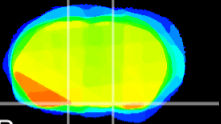

Coronal

Sagittal-R

Sagittal-L

ViBrism: CX05140
Horizontal

S0