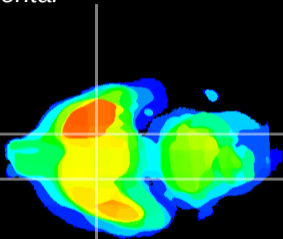

Coronal

Sagittal-R

Sagittal-L

ViBrism: CX05140
Horizontal

S0