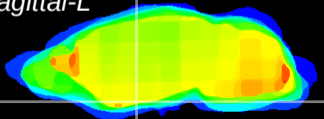

Coronal

Sagittal-R

Sagittal-L

ViBrism: CX05140
Horizontal

S0