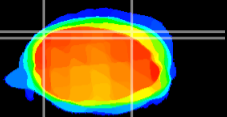

Coronal

Sagittal-R

Sagittal-L

ViBrisM: CX05141
Horizontal

Cb lobe