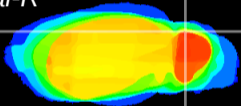

Coronal

Sagittal-R

Sagittal-L

ViBrisM: CX05141
Horizontal

Cb lobe