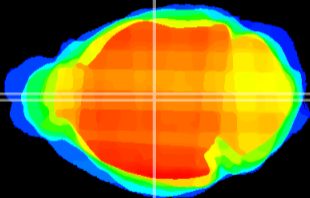

Coronal

Sagittal-R

Sagittal-L

ViBrism: CX05142
Horizontal

MD