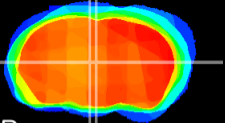

Coronal

Sagittal-R

Sagittal-L

ViBrism: CX05142
Horizontal

MD