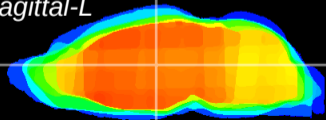

Coronal

Sagittal-R

Sagittal-L

ViBrism: CX05142
Horizontal

MD