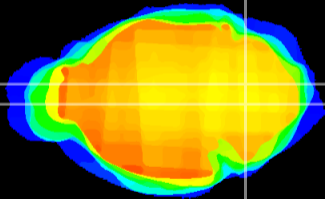

Coronal

Sagittal-R

Sagittal-L

ViBrism: CX05144
Horizontal

MVe