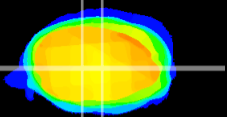

Coronal

Sagittal-R

Sagittal-L

ViBrism: CX05144
Horizontal

MVe