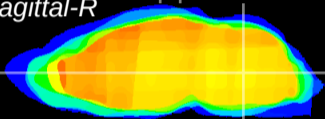

Coronal

Sagittal-R

Sagittal-L

ViBrism: CX05144
Horizontal

MVe