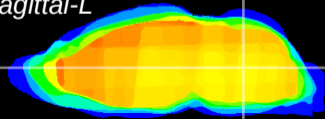

Coronal

Sagittal-R

Sagittal-L

ViBrism: CX05144
Horizontal

MVe