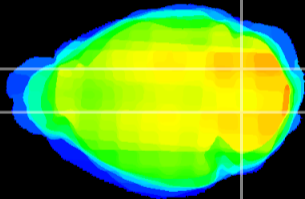

Coronal

Sagittal-R

Sagittal-L

ViBrism: CX05145
Horizontal

Cb nucleus