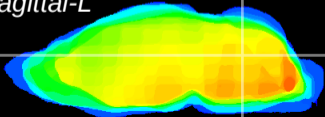

Coronal

Sagittal-R

Sagittal-L

ViBrism: CX05145
Horizontal

Cb nucleus