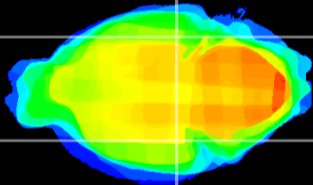

Coronal

Sagittal-R

Sagittal-L

ViBrism: CX05145
Horizontal

ventral S