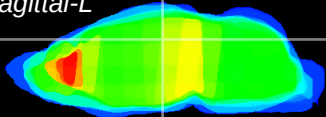

Coronal

Sagittal-R

Sagittal-L

ViBrism: CX05148
Horizontal

DG