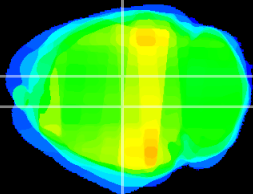

Coronal

Sagittal-R

Sagittal-L

ViBrism: CX05148
Horizontal

DG