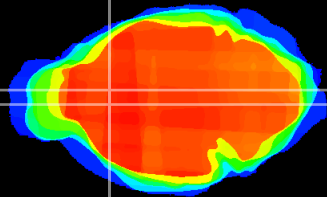

Coronal

Sagittal-R

Sagittal-L

ViBrism: CX05154
Horizontal

LS