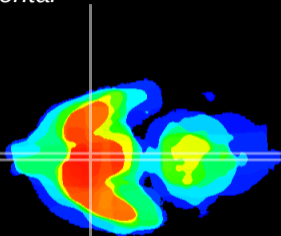

Coronal

Sagittal-R

Sagittal-L

ViBrism: CX05154
Horizontal

SCN