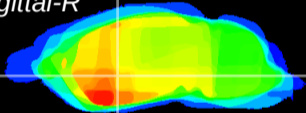

Coronal

Sagittal-R

Sagittal-L

ViBrism: CX05159
Horizontal

GP