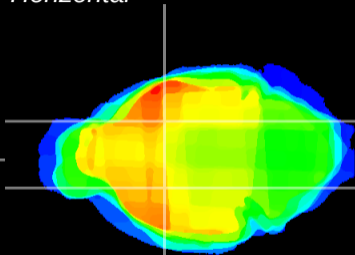

Coronal

Sagittal-R

Sagittal-L

ViBrism: CX05159
Horizontal

GP