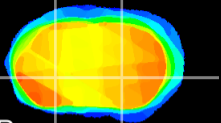

Coronal

Sagittal-R

Sagittal-L

ViBrism: CX05159
Horizontal

GP