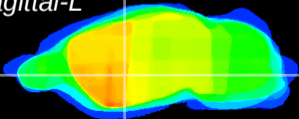

Coronal

Sagittal-R

Sagittal-L

ViBrism: CX05159
Horizontal

GP