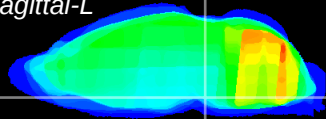

Coronal

Sagittal-R

Sagittal-L

ViBrism: CX05161
Horizontal

Pn