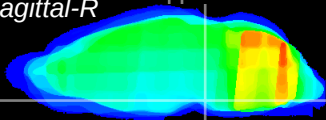

Coronal

Sagittal-R

Sagittal-L

ViBrism: CX05161
Horizontal

Pn