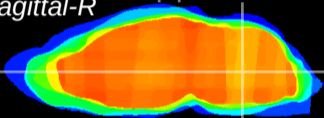

Coronal

Sagittal-R

Sagittal-L

ViBrism: CX05187
Horizontal

MVe