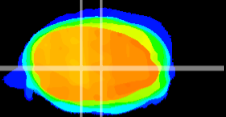

Coronal

Sagittal-R

Sagittal-L

ViBrism: CX05187
Horizontal

MVe