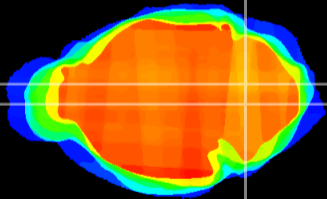

Coronal

Sagittal-R

Sagittal-L

ViBrism: CX05187
Horizontal

MVe