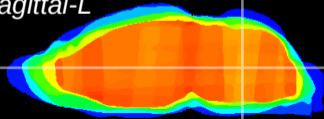

Coronal

Sagittal-R

Sagittal-L

ViBrism: CX05187
Horizontal

MVe