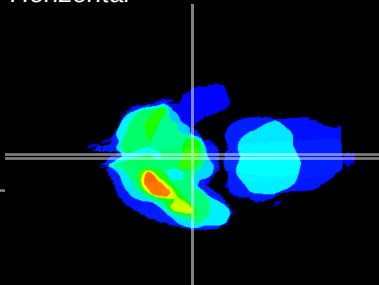

Coronal

Sagittal-R

Sagittal-L

ViBrism: CX05188
Horizontal

ME