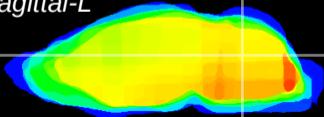

Coronal

Sagittal-R

Sagittal-L

ViBrism: CX05190
Horizontal

Cb nucleus