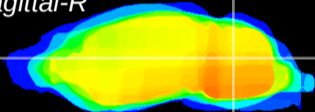

Coronal

Sagittal-R

Sagittal-L

ViBrism: CX05190
Horizontal

Cb nucleus