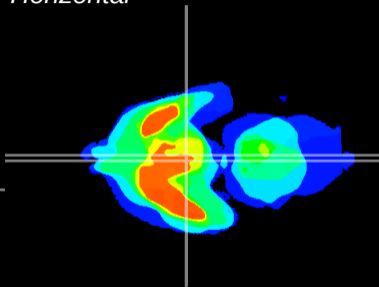

Coronal

Sagittal-R

Sagittal-L

ViBrism: CX05191
Horizontal

Arc