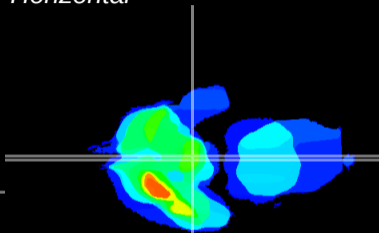

Coronal

Sagittal-R

Sagittal-L

ViBrism: CX05192
Horizontal

ME