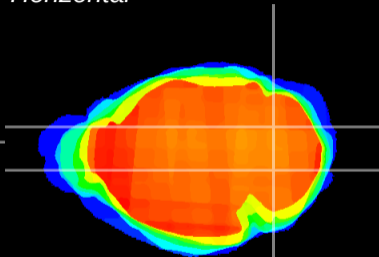

Coronal

Sagittal-R

Sagittal-L

ViBrism: CX05199
Horizontal

Cb nucleus