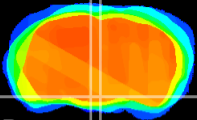

Coronal

Sagittal-R

Sagittal-L

ViBrism: CX05200
Horizontal

M