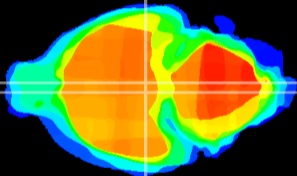

Coronal

Sagittal-R

Sagittal-L

ViBrism: CX05200
Horizontal

M