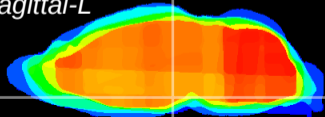

Coronal

Sagittal-R

Sagittal-L

ViBrism: CX05200
Horizontal

M