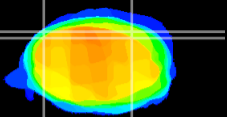

Coronal

Sagittal-R

Sagittal-L

ViBrism: CX05205
Horizontal

Cb lobe