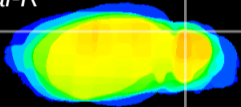

Coronal

Sagittal-R

Sagittal-L

ViBrism: CX05205
Horizontal

Cb lobe