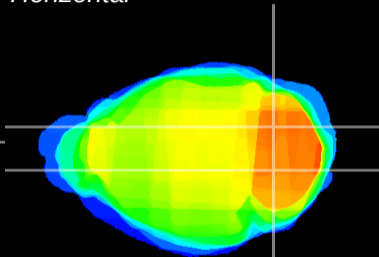

Coronal

Sagittal-R

Sagittal-L

ViBrism: CX05208
Horizontal

Cb nucleus