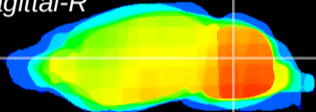

Coronal

Sagittal-R

Sagittal-L

ViBrism: CX05208
Horizontal

Cb nucleus