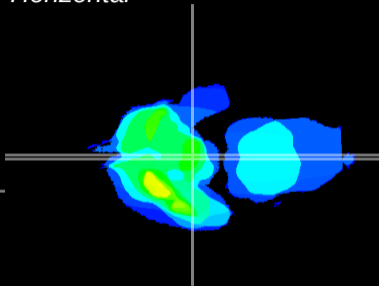

Coronal

Sagittal-R

Sagittal-L

ViBrism: CX05208
Horizontal

ME