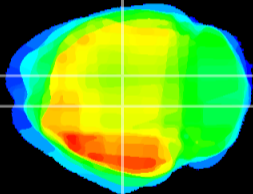

Coronal

Sagittal-R

Sagittal-L

ViBrism: CX05209
Horizontal

DG