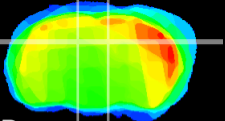

Coronal

Sagittal-R

Sagittal-L

ViBrism: CX05209
Horizontal

DG