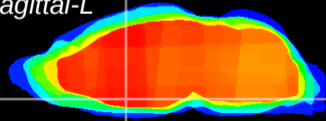

Coronal

Sagittal-R

Sagittal-L

ViBrism: CX05212
Horizontal

MPA