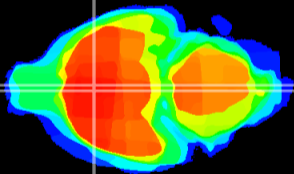

Coronal

Sagittal-R

Sagittal-L

ViBrism: CX05212
Horizontal

MPA