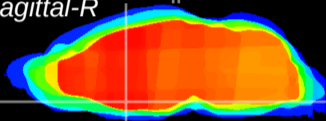

Coronal

Sagittal-R

Sagittal-L

ViBrism: CX05212
Horizontal

MPA