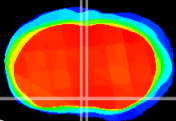

Coronal

Sagittal-R

Sagittal-L

ViBrism: CX05212
Horizontal

MPA