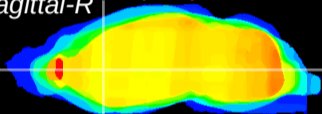

Coronal

Sagittal-R

Sagittal-L

ViBrism: CX05214  
Horizontal

CPU medial