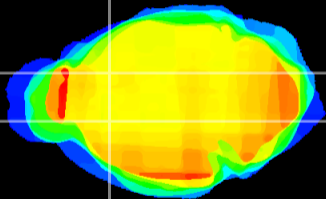

Coronal

Sagittal-R

Sagittal-L

ViBrism: CX05214  
Horizontal

CPU medial