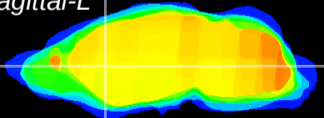

Coronal

Sagittal-R

Sagittal-L

ViBrism: CX05214  
Horizontal

CPU medial