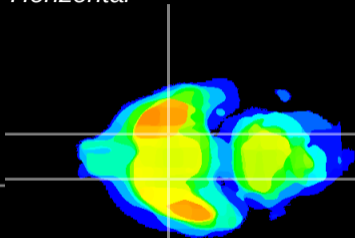

Coronal

Sagittal-R

Sagittal-L

ViBrism: CX05217
Horizontal

S0