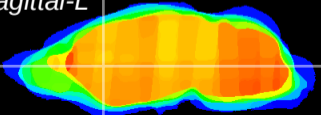

Coronal

Sagittal-R

Sagittal-L

ViBris: CX05219
Horizontal

CPU medial