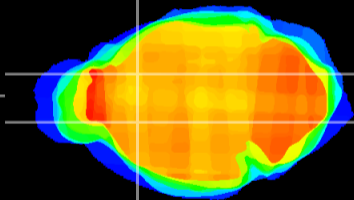

Coronal

Sagittal-R

Sagittal-L

ViBris: CX05219
Horizontal

CPU medial