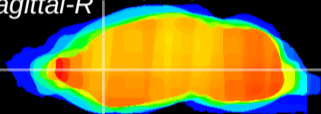

Coronal

Sagittal-R

Sagittal-L

ViBris: CX05219
Horizontal

CPU medial