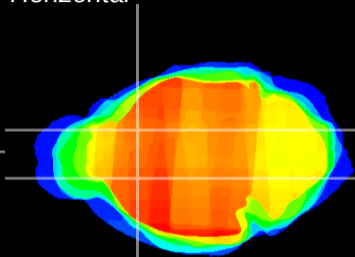

Coronal

Sagittal-R

Sagittal-L

ViBrisM: CX05220
Horizontal

CPU medial