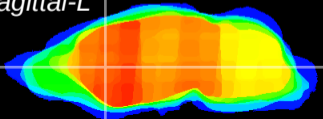

Coronal

Sagittal-R

Sagittal-L

ViBrisM: CX05220
Horizontal

CPU medial