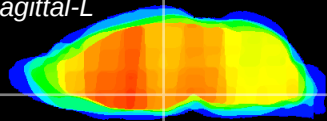

Coronal

Sagittal-R

Sagittal-L

ViBrism: CX05220
Horizontal

DM