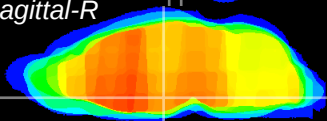

Coronal

Sagittal-R

Sagittal-L

ViBrism: CX05220
Horizontal

DM