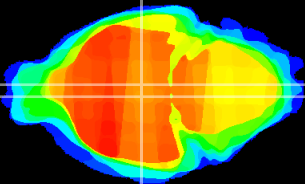

Coronal

Sagittal-R

Sagittal-L

ViBrism: CX05220
Horizontal

DM