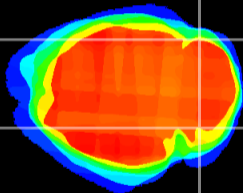

Coronal

Sagittal-R

Sagittal-L

ViBrism: CX05224
Horizontal

Cb lobe