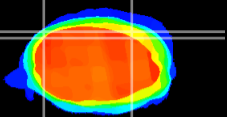

Coronal

Sagittal-R

Sagittal-L

ViBrism: CX05224
Horizontal

Cb lobe