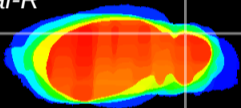

Coronal

Sagittal-R

Sagittal-L

ViBrism: CX05224
Horizontal

Cb lobe