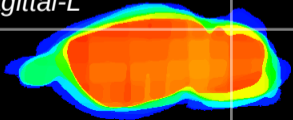

Coronal

Sagittal-R

Sagittal-L

ViBrism: CX05224
Horizontal

Cb lobe