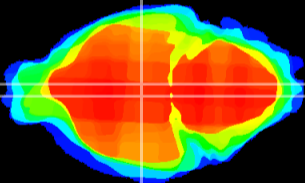

Coronal

Sagittal-R

Sagittal-L

ViBrism: CX05226
Horizontal

DM