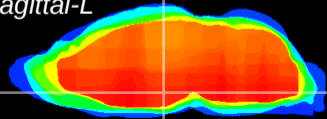

Coronal

Sagittal-R

Sagittal-L

ViBrism: CX05226
Horizontal

DM