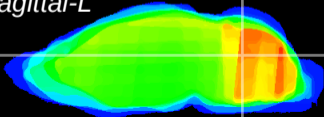

Coronal

Sagittal-R

Sagittal-L

ViBrism: CX05228
Horizontal

Cb nucleus