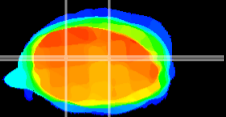

Coronal

Sagittal-R

Sagittal-L

ViBrism: CX05228
Horizontal

Cb nucleus