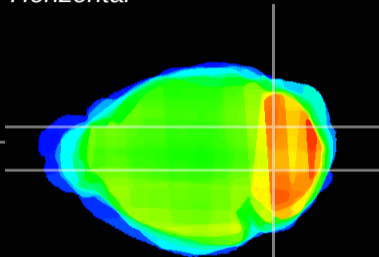

Coronal

Sagittal-R

Sagittal-L

ViBrism: CX05228
Horizontal

Cb nucleus