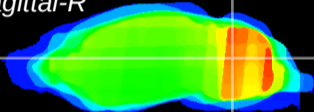

Coronal

Sagittal-R

Sagittal-L

ViBrism: CX05228
Horizontal

Cb nucleus