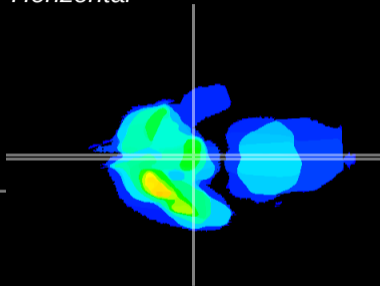

Coronal

Sagittal-R

Sagittal-L

ViBrism: CX05231
Horizontal

ME