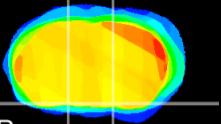

Coronal

Sagittal-R

Sagittal-L

ViBrism: CX05231
Horizontal

S0