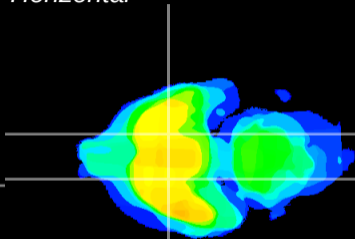

Coronal

Sagittal-R

Sagittal-L

ViBrism: CX05231
Horizontal

S0