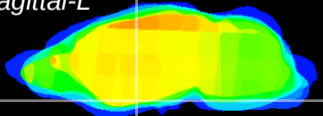

Coronal

Sagittal-R

Sagittal-L

ViBrism: CX05231
Horizontal

S0