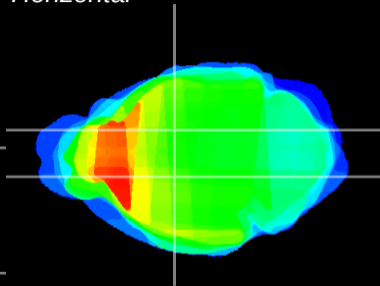

Coronal

Sagittal-R

Sagittal-L

ViBrism: CX05234
Horizontal

VA/VL