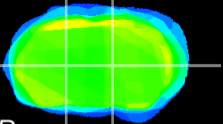

Coronal

Sagittal-R

Sagittal-L

ViBrism: CX05234
Horizontal

VA/VL