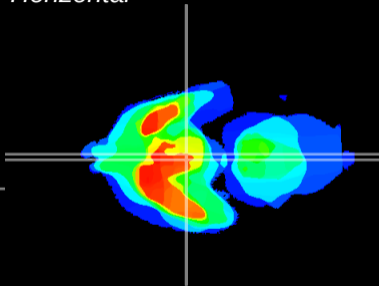

Coronal

Sagittal-R

Sagittal-L

ViBrism: CX05236  
Horizontal

Arc