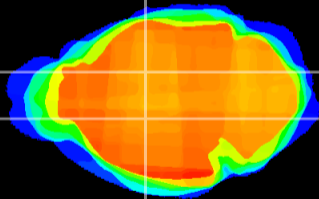

Coronal

Sagittal-R

Sagittal-L

ViBrism: CX05237
Horizontal

VA/VL