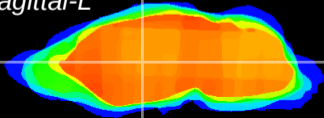

Coronal

Sagittal-R

Sagittal-L

ViBrism: CX05237
Horizontal

VA/VL