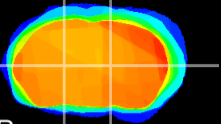

Coronal

Sagittal-R

Sagittal-L

ViBrism: CX05237
Horizontal

VA/VL