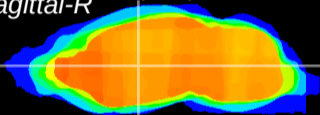

Coronal

Sagittal-R

Sagittal-L

ViBrism: CX05237
Horizontal

VA/VL