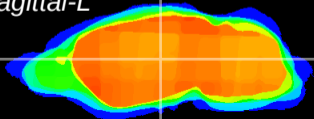

Coronal

Sagittal-R

Sagittal-L

ViBrism: CX05237
Horizontal

VPM/VPL