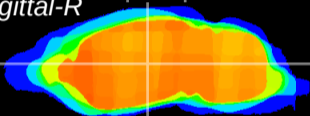

Coronal

Sagittal-R

Sagittal-L

ViBrism: CX05237
Horizontal

VPM/VPL