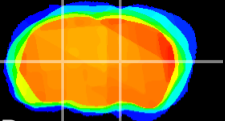

Coronal

Sagittal-R

Sagittal-L

ViBrism: CX05237
Horizontal

VPM/VPL