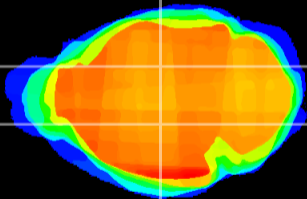

Coronal

Sagittal-R

Sagittal-L

ViBrism: CX05237
Horizontal

VPM/VPL