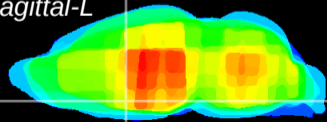

Coronal

Sagittal-R

Sagittal-L

ViBrism: CX05241
Horizontal

MPA