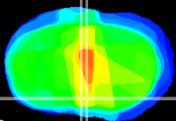

Coronal

Sagittal-R

Sagittal-L

ViBrism: CX05241
Horizontal

MPA