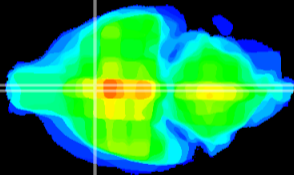

Coronal

Sagittal-R

Sagittal-L

ViBrism: CX05241
Horizontal

MPA