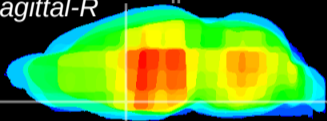

Coronal

Sagittal-R

Sagittal-L

ViBrism: CX05241
Horizontal

MPA