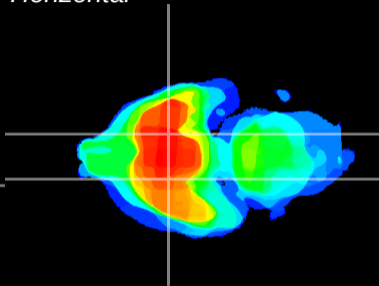

Coronal

Sagittal-R

Sagittal-L

ViBrism: CX05245
Horizontal

S0