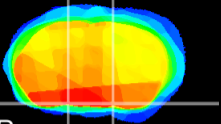

Coronal

Sagittal-R

Sagittal-L

ViBrism: CX05245
Horizontal

S0