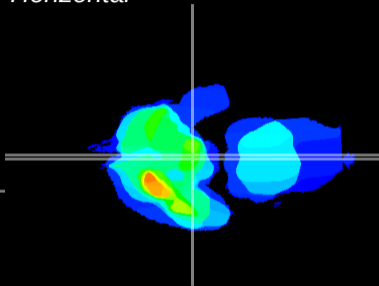

Coronal

Sagittal-R

Sagittal-L

ViBrism: CX05251
Horizontal

ME