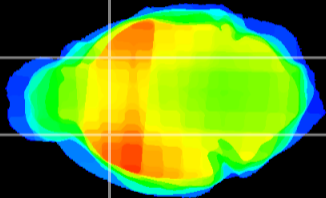

*Coronal*

*Sagittal-R*

*Sagittal-L*

ViBrism: CX05252  
*Horizontal*

CPU lateral