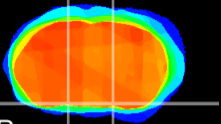

Coronal

Sagittal-R

Sagittal-L

ViBrism: CX05254
Horizontal

S0