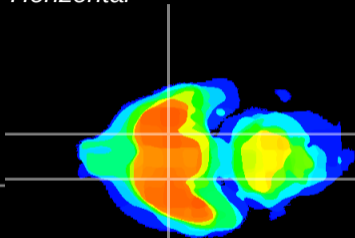

Coronal

Sagittal-R

Sagittal-L

ViBrism: CX05254
Horizontal

S0