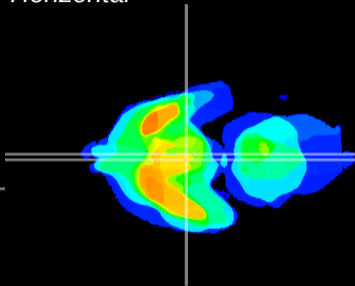

Coronal

Sagittal-R

Sagittal-L

ViBrism: CX05255
Horizontal

Arc